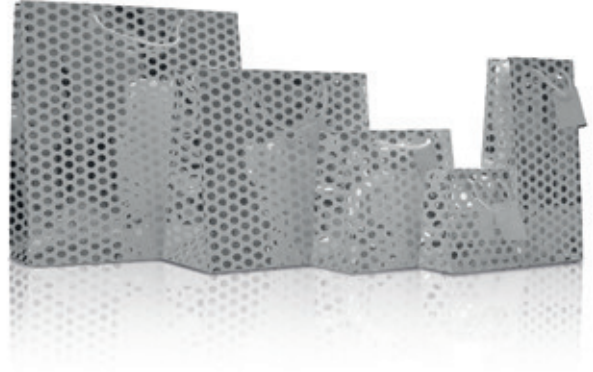

Silver Glitter Dot Bags
XP074, XP075, XP076, XP077, XP078