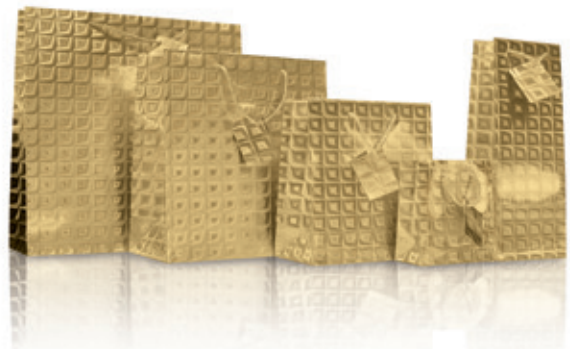

Gold Holographic Foil Bags
XP039, XP043, XP047, XP051, XP055