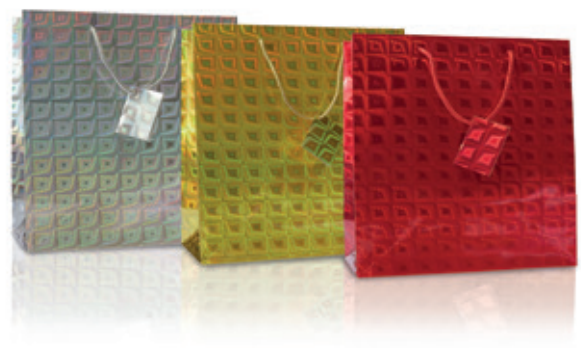

Each size also available in an assorted pack, containing two bags of each colour.

XP042 S	XP054 XL
XP046 M	XP058 B
XP050 L