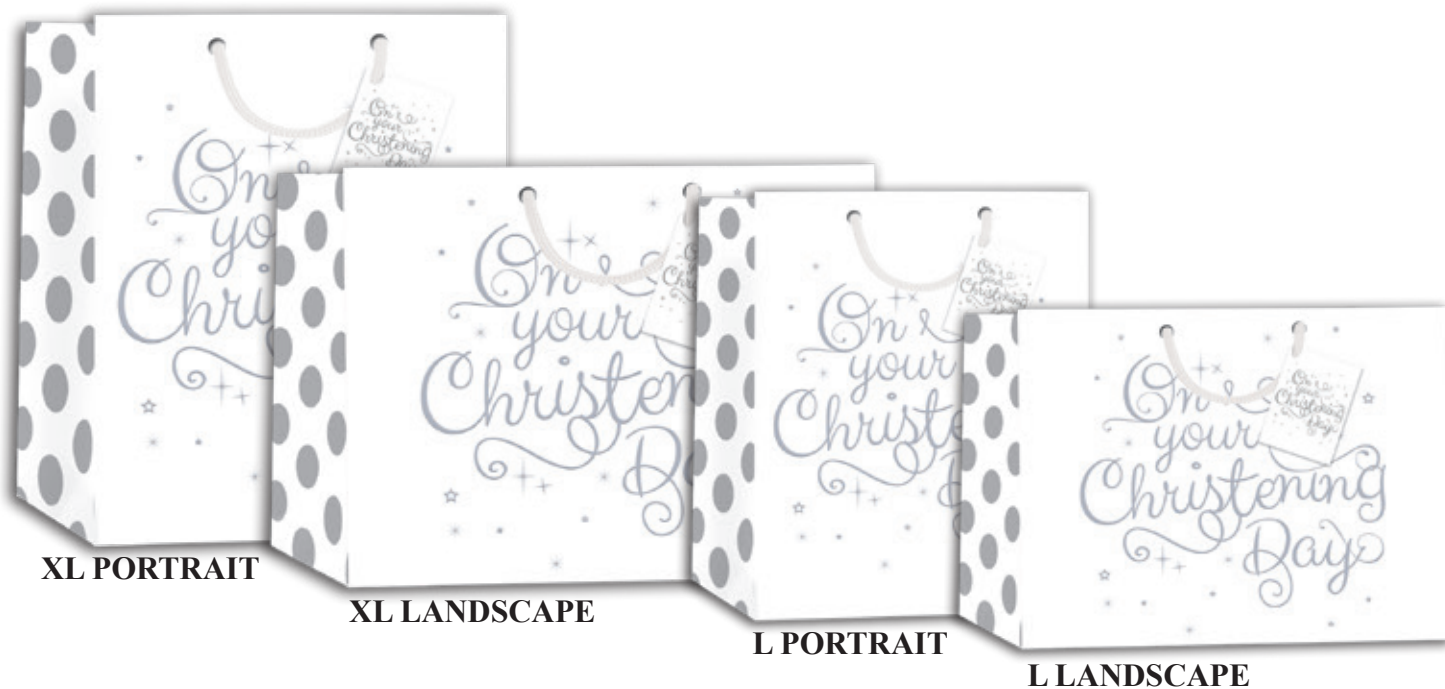

All bags are printed full colour on heavy weight laminated paper with matching tags and quality rope handle.
All packed in 6's (1 design).

40821 SILVER FOIL