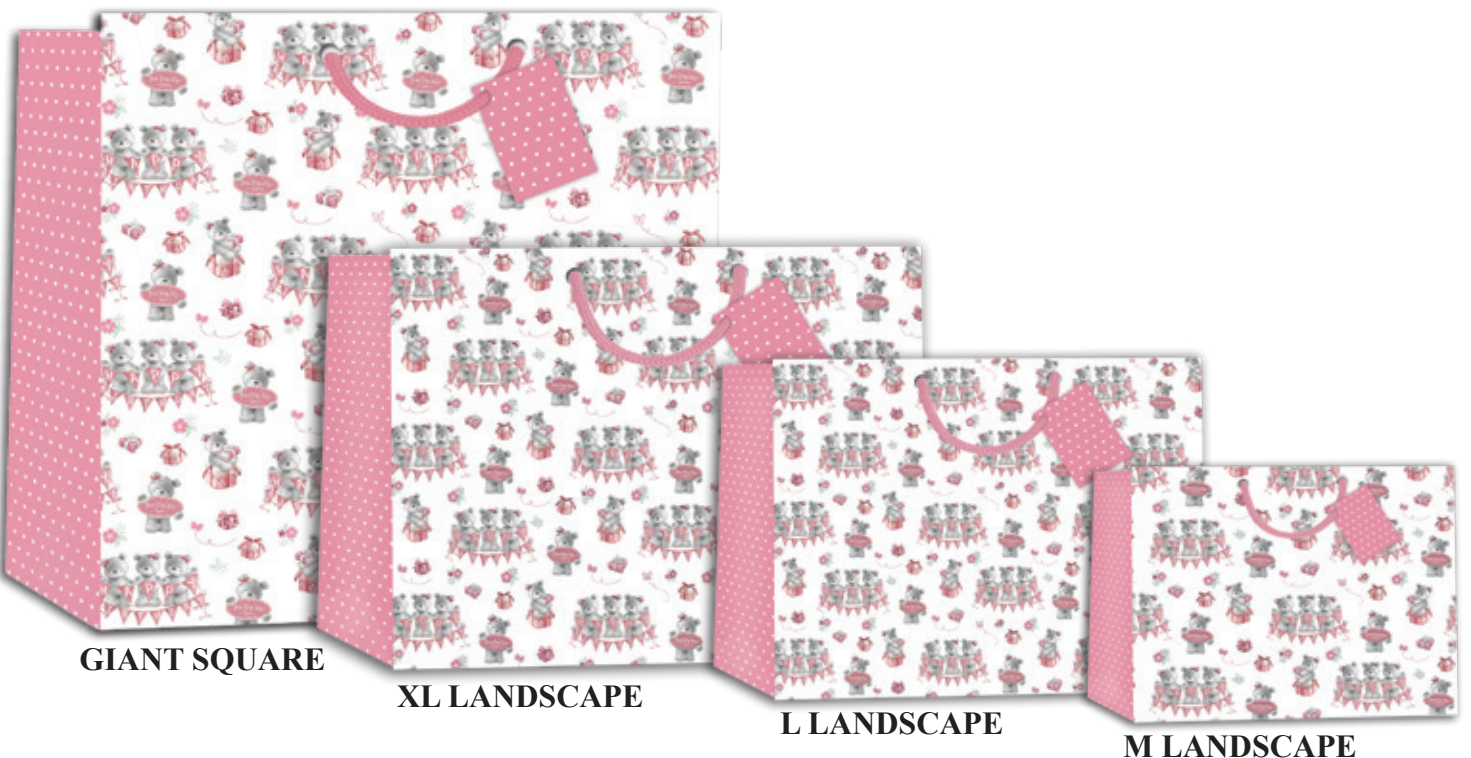

All bags are printed full colour on heavy weight laminated paper with matching tags and quality rope handle.
All packed in 6's (1 design).

40791

GLITTER & TIP ON WITH GLITTER *

GIANT SQUARE

XL PORTRAIT

L PORTRAIT

M PORTRAIT

40792

GLITTER *

GIANT SQUARE

XL LANDSCAPE

L LANDSCAPE

M LANDSCAPE

*PLEASE NOTE GIANT SQUARE SIZE BAGS DO NOT INCLUDE A TIP ON OR FINISH

All bags are printed full colour on heavy weight laminated paper with matching tags and quality rope handle.
All packed in 6's (1 design).

40793

PINK FOIL & TIP ON WITH PINK FOIL

XL PORTRAIT

L PORTRAIT

M PORTRAIT