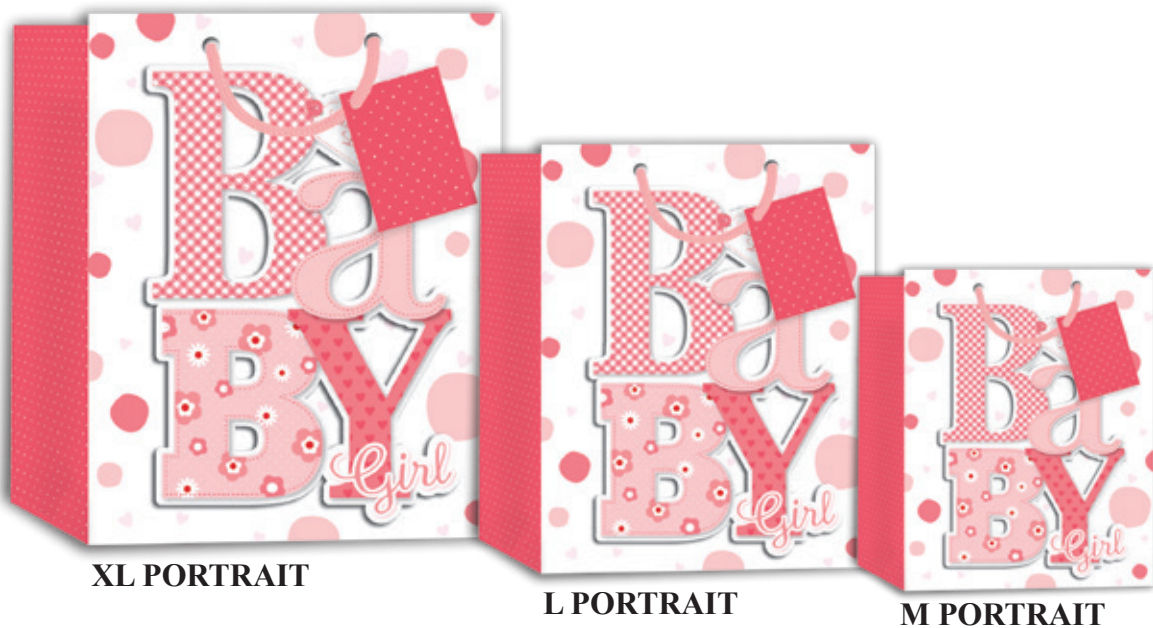

L PORTRAIT

M PORTRAIT

All bags are printed full colour on heavy weight laminated paper with matching tags and quality rope handle.
All packed in 6's (1 design).

40819
TIP ON

40820
TIP ON

All bags are printed full colour on heavy weight laminated paper with matching tags and quality rope handle.
All packed in 6's (1 design).