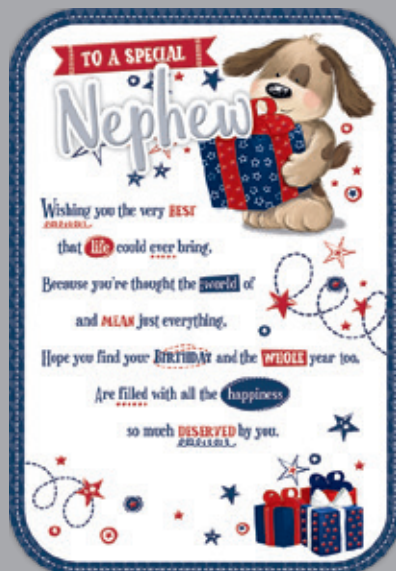

44703
 Red Foil, Emboss &
 Tip On with Silver Foil

44704
 Matt Gold Foil &
 Tip On with Matt Blue Foil

Prelude

WORDS OF LOVE 2019 Code 75

Gross box containing 24 packs of 6 cards, 1 design.
 All printed full colour on high quality board with insert.
 All designs have tip on caption, feature shape cut and assorted finishes.
 Card dimensions; Width 153mm x Length 229mm.