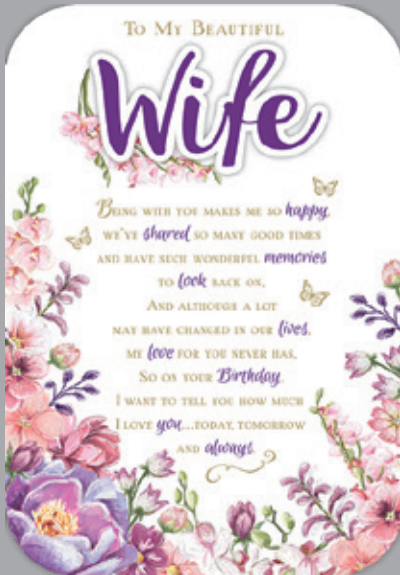

Prelude

WORDS OF LOVE 2019 Code 75

Gross box containing 24 packs of 6 cards, 1 design.
 All printed full colour on high quality board with insert.
 All designs have tip on caption, feature shape cut and assorted finishes.
 Card dimensions; Width 153mm x Length 229mm.