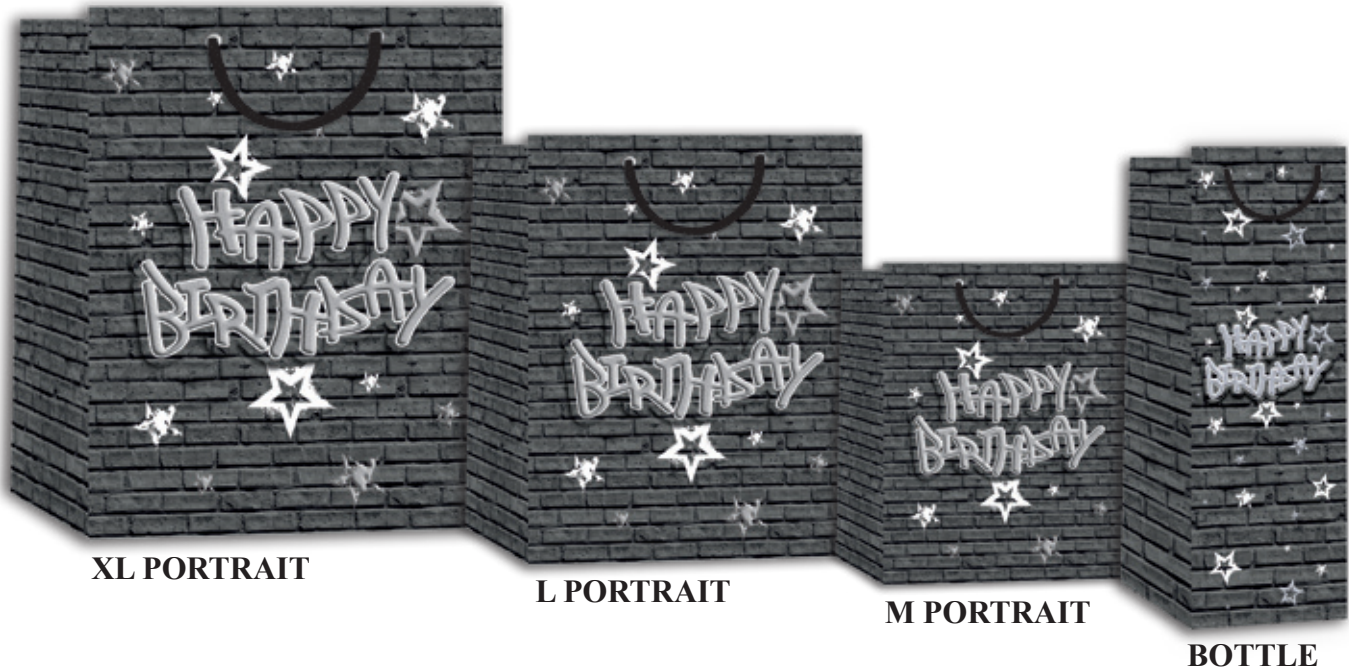

All bags are printed full colour on heavy weight laminated paper with matching tags and quality rope handle.
All packed in 6's (1 design).

45407

SILVER FOIL & TIP ON WITH SILVER FOIL

45408

GOLD FOIL & TIP ON WITH GOLD FOIL