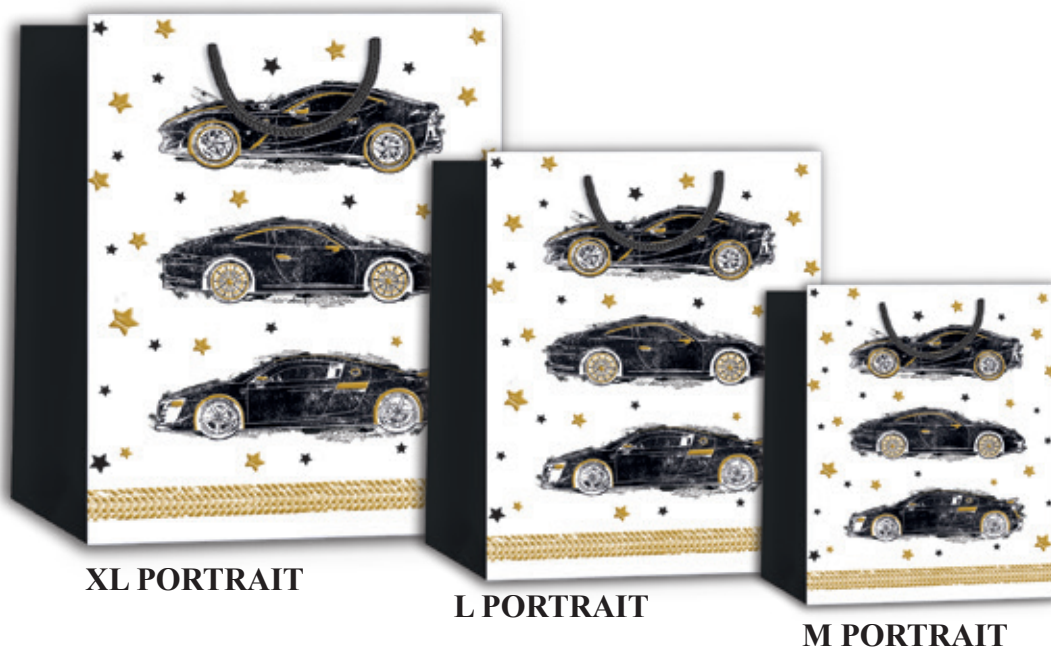

*PLEASE NOTE GIANT SQUARE SIZE BAGS DO NOT INCLUDE A TIP ON OR FINISH