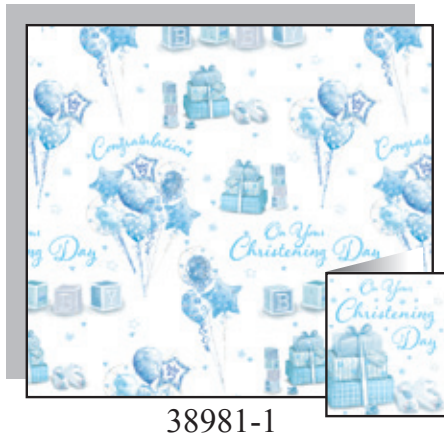

36172-2

**12 FREE
Tags with
every 24
Sheets!**

Wraptastic Gift Wrap Collection

1/2 Ream box containing 240 sheets (10 x 24 sheets), poly-bagged.
Printed full colour on high quality paper with matching tags.

→
New design
only available when
previous
design has
sold out
→

→
New design
only available when
previous
design has
sold out
→

**12 FREE
Tags with
every 24
Sheets!**

Wraptastic Gift Wrap Collection

1/2 Ream box containing 240 sheets (10 x 24 sheets), poly-bagged.
Printed full colour on high quality paper with matching tags.