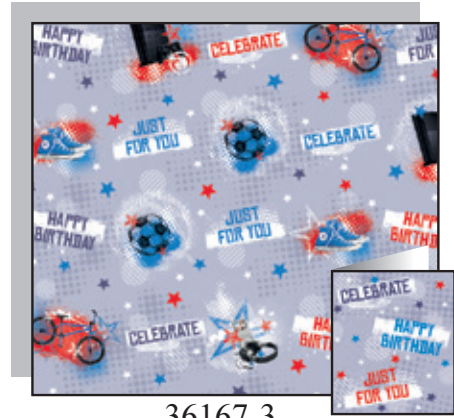

**12 FREE
Tags with
every 24
Sheets!**

Wraptastic Gift Wrap Collection

1/2 Ream box containing 240 sheets (10 x 24 sheets), poly-bagged.
Printed full colour on high quality paper with matching tags.

36167-3

New design
only available when
previous
design has
sold out

New design
only available when
previous
design has
sold out