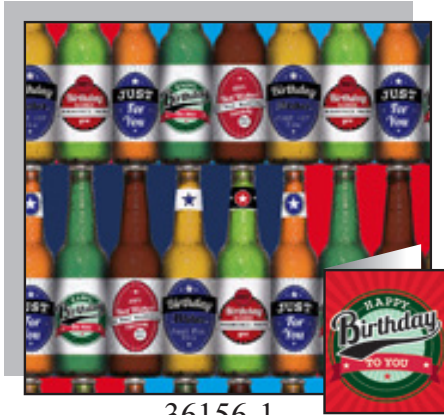

36157-2

34622-4

44793

36154-2

36155-1

**12 FREE
Tags with
every 24
Sheets!**

Wraptastic Gift Wrap Collection

1/2 Ream box containing 240 sheets (10 x 24 sheets), poly-bagged.
Printed full colour on high quality paper with matching tags.