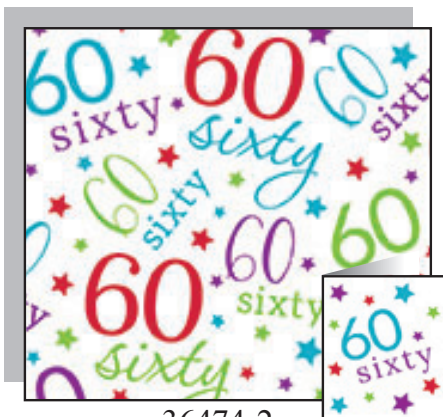

→
New design
only available when
previous
design has
sold out
→

→
New design
only available when
previous
design has
sold out
→

**12 FREE
Tags with
every 24
Sheets!**

Wraptastic Gift Wrap Collection

1/2 Ream box containing 240 sheets (10 x 24 sheets), poly-bagged.
Printed full colour on high quality paper with matching tags.

36469-1

36470-1

36471-2

→ New design
only available when
previous
design has
sold out
→

36471-3

36472-2

36473-2

36474-2

**12 FREE
Tags with
every 24
Sheets!**

Wraptastic Gift Wrap Collection

1/2 Ream box containing 240 sheets (10 x 24 sheets), poly-bagged.
Printed full colour on high quality paper with matching tags.

36477-2