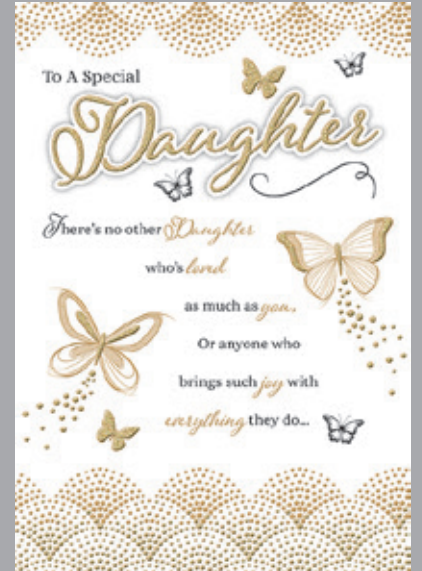

44671-1
Gold Foil, Gold Glitter & Tip On with Gold Glitter