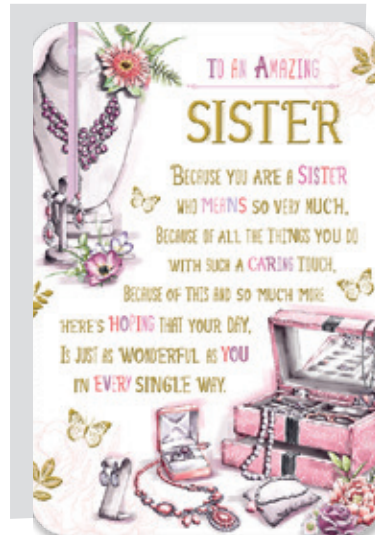

Gross box containing 12 packs of 6 cards, 1 design.

All printed full colour on high quality textured board with insert.

All designs have gold foil, glitter and decorative feature ribbon attachment.

Card dimensions; Width 173mm x Length 247mm.

42007-2