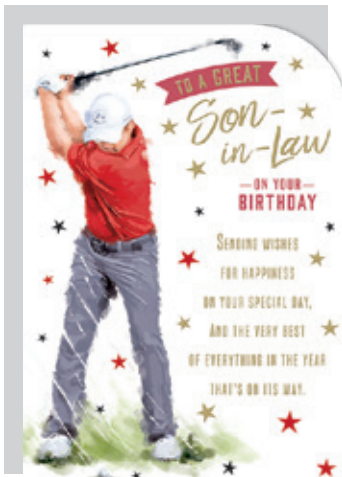

Male Sports Range Code 75

Gross box containing 24 packs of 6 cards, 1 design.
All printed full colour both sides on high quality textured board
with Gold foil and emboss finish.
Card dimensions; Width 153mm x Length 229mm.

44862

44863

44864

44865