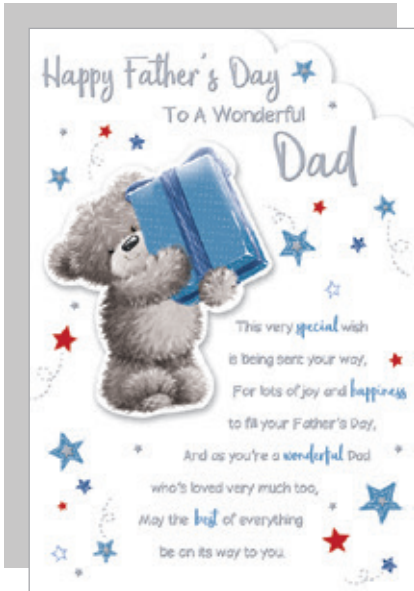

FATHER'S DAY 2018 Code 90

Half gross box containing 12 packs of 6 cards, 1 design.
All printed full colour on high quality board with single or multi fold insert or full colour inside on special fold designs.

Assorted finishes and attachments.

Card dimensions; Width 173mm x Length 247mm.

43566

Silver Foil, Emboss, Die Cut & Tip On with Emboss