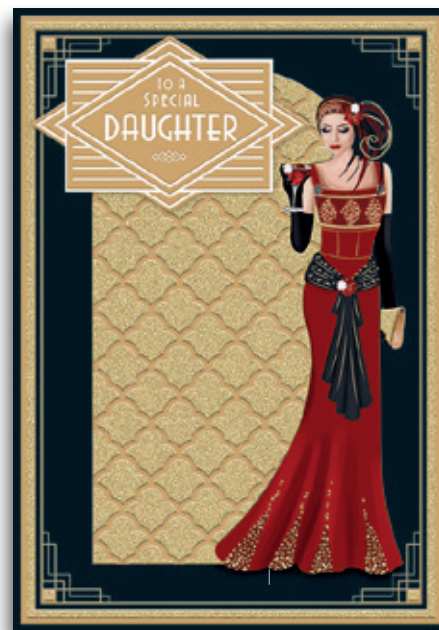

44817
Gold Foil, Gold Glitter,
Tip On with Gold Foil &
3 Diamanté Attachments