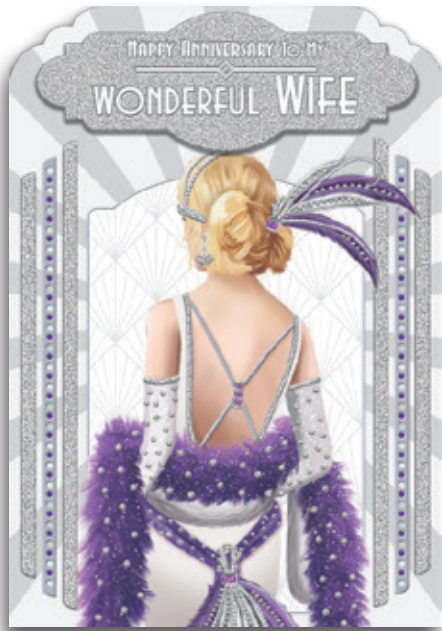

½ Gross box containing 12 packs of 6 cards, 1 design.
All printed full colour on high quality board with full colour insert.
Assorted finishes and attachments.
Card dimensions; Width 173mm x Length 247mm.

44813
Silver Foil, Silver Glitter,
Die Cut &
Tip On with Silver Glitter