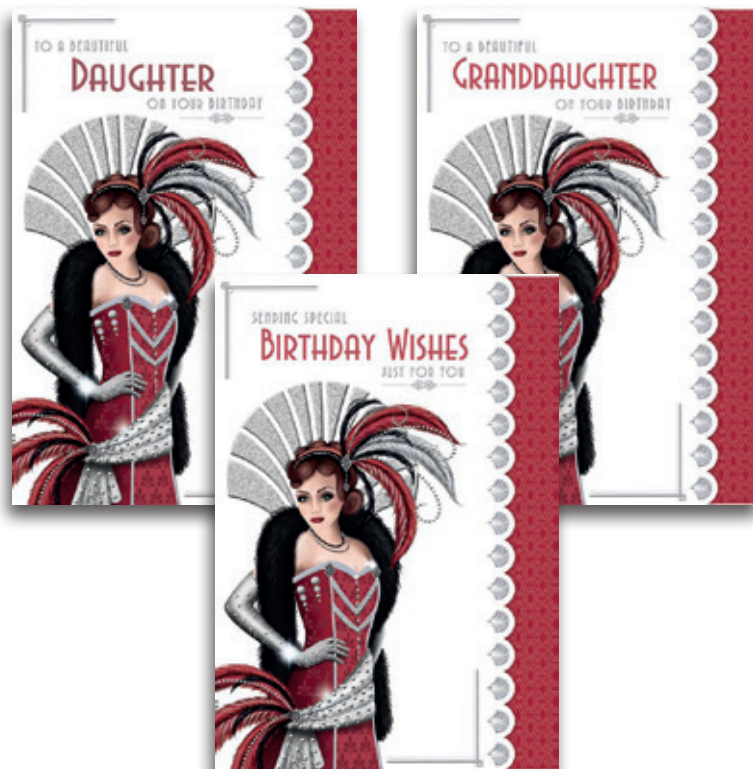

43667

Silver Foil, Silver Glitter, Die Cut & Diamanté Attachments